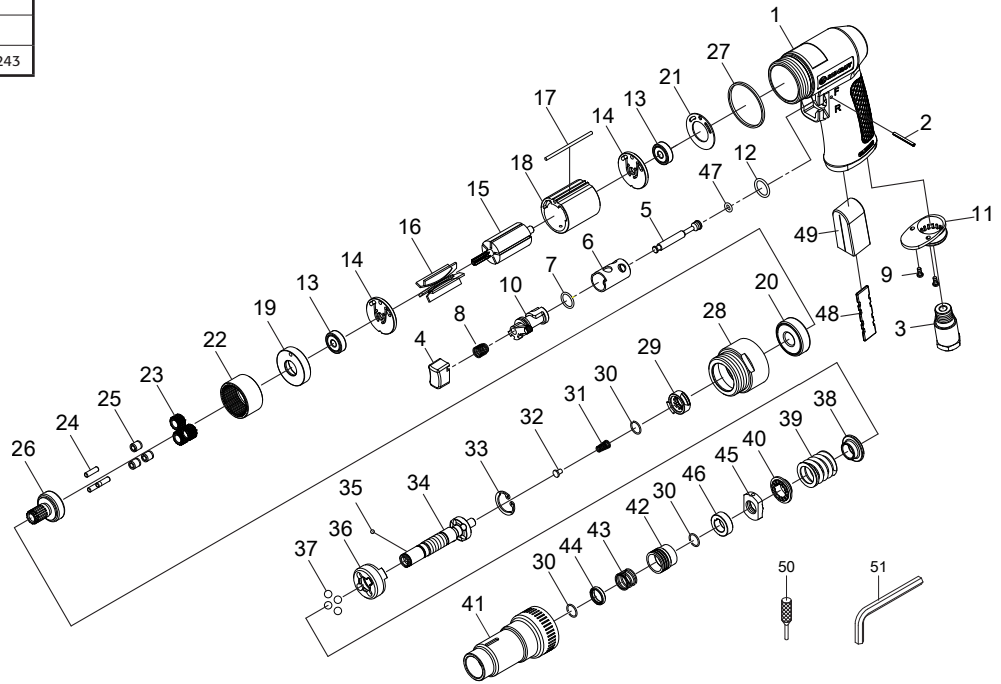

Pos.	Tightening torque	Glue
3	19.6~24.5 Nm	N/A
9	0.4 Nm	N/A
28	39.2~44.1 Nm	Loctite #243

Pos.	Artikelnr.	Description	Anz.
1	8958000755	Motor housing	1
15	8950220378	Rotor	1
16	8950220608	Rotor blades (Set of 5)	1
18	8950220380	Cylinder	1
22	8950230211	Internal gear	1
23	8950230170	Planet gear (Set of 3)	1
24	8950230177	Pin (Set of 3) (Ø4*13.8L)	1
26	8950230186	Work spindle	1
28	8950200774	Clamp nut	1
29	8950230181	Drive clutch	1
41	8958000844	Clutch housing	1
A	8958000878	Air inlet kit	1
3		Air inlet	1
9		Screw (Set of 2) (TS2.9)	1
11		Exhaust diffuser	1
48		Positioning plate	1
49		Damping material	1
B	8958000879	Trigger kit	1
2		Spring pin (Ø2.5*24L)	1
4		Trigger	1
5		Valve Stem (Incl. #47)	1
6		Reverse Bushing Set (Incl. #5,6,7,10,47)	1
7		O-ring (Ø12*Ø1.6)	1
8		Valve spring	1
10		Reverse lever	1
12		O-ring (Ø13.8*Ø2)	1
47		O-ring (Ø4.8*Ø1.9)	1
C	8958000880	Front end plate kit	1
13	8950000025	Ball bearing (626ZZ)	2
14		End plate	2
19		Front end plate	1

Pos.	Artikelnr.	Description	Anz.
D	8958000881	Rear end plate kit	1
13	8950000025	Ball bearing (626ZZ)	2
14		End plate	2
21		Motor gasket	1
E	8958000882	Clutch repair kit	1
30		Retainer ring (Set of 3)	1
33		Snap ring (RTW-21)	1
35		Steel ball (1/8")	1
39		Spring	1
43		Spring	1
F	8958000883	Clutch kit	1
34	8950250569	Cam spindle	1
36		Clutch	1
37		Steel ball (Set of 4) (1/4")	1
38	8950230192	Thrust washer	1
40	8950230235	Washer	1
42	8950250570	Ball retainer	1
44	8950251074	Washer	1
45		Adjust nut	1
46	8950250612	Spacer	1
G	8958000884	Reducer repair kit	1
20		Ball bearing (6201Z)	1
30		Retainer ring (Set of 3)	1
31		Spring	1
32		Spring guide	1
H		Assembly kit	1
50		Key	1
51		Hex.wrench (1/4")	1
SK	8958000886	Small part kit (Include 2,8,9,17,24,25,31,32,39,43)	1
TK	8958000887	Tune up kit (Include 7,12,16,21,27,30,33,35,37,47)	1

	8950900061	Warning Label
	8956000414	Safety Instructions

Recommended Accessories	
	8955000117 RCA1000 Motor Oil 1L 8951011869 DUS23