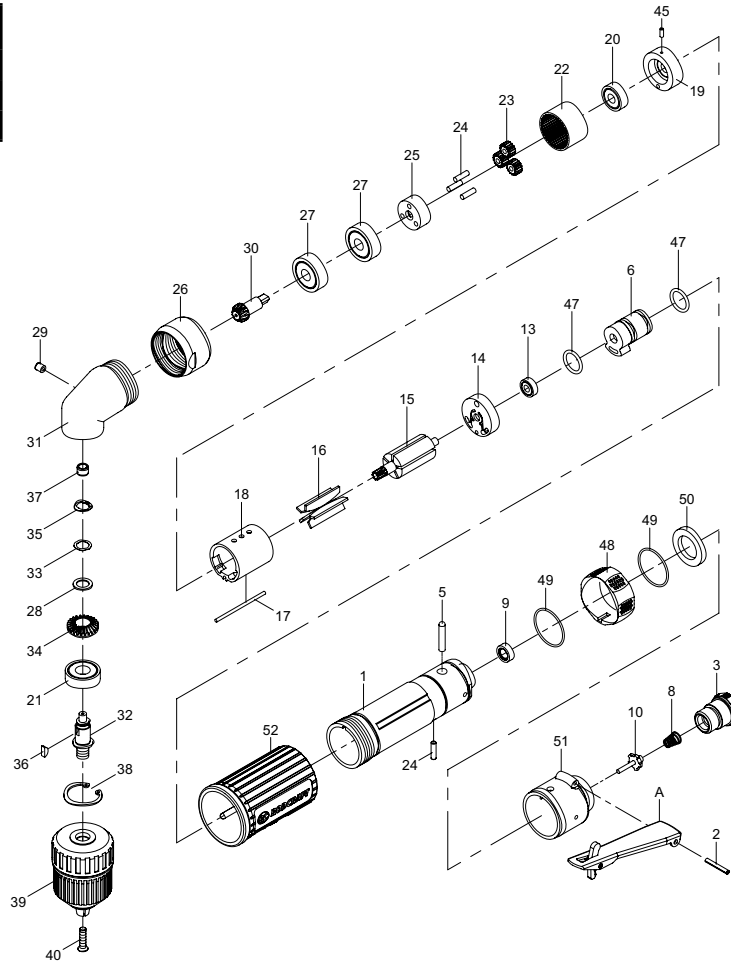

Pos.	Tightening torque	Glue
3	19.6~24.5 Nm	N/A
26	24.5~29.4 Nm	Loctite #243
40	4.4~4.9 Nm	N/A

Pos.	Artikelnr.	Description	Anz.
1	8958000805	Motor housing	1
14	8958000817	Rear end plate	1
15	8958000818	Rotor	1
16	8950220608	Rotor blades (Set of 5)	1
18	8950220380	Cylinder	1
22	8958000821	Internal gear	1
23	8958000822	Planet gear (Set of 3)	1
24	8950230177	Pin (Set of 4) (Ø4*13.8L)	1
25	8958000823	Reduction spindle	1
26	8958000824	Lock nut	1
30	8958000828	Bevel gear	1
31	8958000829	Angle housing (Oil cap)	1
34	8958000832	Bevel gear	1
39	8951011458	Standard Keyless chuck (3/8")	1
52	8958000843	Rubber grip	1
A	8958000869	Safety Lever	1
B	8958000870	Air inlet kit	1
3		Air inlet	1
8		Spring	1
9		Rubber spacer	1
10		Valve stem	1
50		Muffler material	1
51		Rear cover	1
C	8958000871	Reverse valve kit	1
5		Pin (Ø3*16L)	1
6		Reverse valve (Incl O-ring)	1
24		Pin (Set of 4) (Ø4*13.8L)	1
47		O-ring (Set of 2) (Ø15.8*Ø2.4)	1
48		Reversing valve knob	1

Pos.	Artikelnr.	Description	Anz.
D	8958000872	Front plate Kit	1
19		Front end plate	1
45		Spring pin	1
E	8958000873	Spindle repair kit	1
28		Washer	1
32		Spindle	1
33		Wave washer (WW-10)	1
35		Retaining ring (ISTW-10)	1
36		Key (3*8)	1
37		Bushing	1
38		Retainer ring (RTW-28)	1
F	8958000874	Motor bearing kit	1
13		Ball bearing (696ZZ)	1
20		Ball bearing (608ZZ)	1
H	8958000875	Bearing kit	1
21		Ball bearing (6001ZZ)	1
27		Ball bearing (6200Z)	2
SK	8958000876	Small part kit (Include 2,5,8,9,17,24,28,29,33,35,37,40,45)	1
TK	8958000877	Tune up kit (Include 16,36,38,47,49,50)	1

	8950900061	Warning Label
	8956000414	Safety Instructions

Recommended Accessories	
	8955000117 RCA1000 Motor Oil 1L